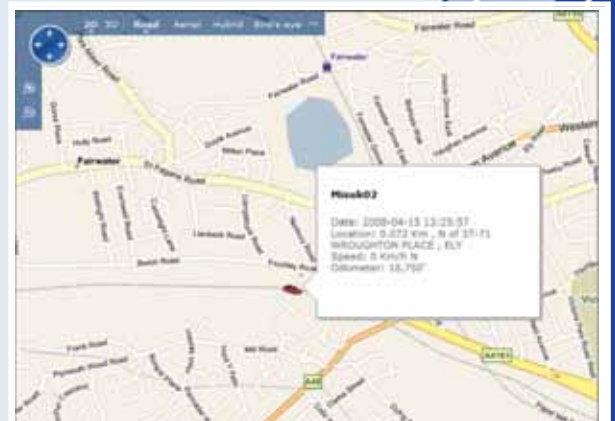

Key Features

Totally Online - With MS Track Web there is no special software to install, everything you could need for Managing a Small Fleet can be accessed anytime from any internet enabled PC

Real Time Vehicle Locations - GPS based location information is transmitted wirelessly in real time via GPRS. Units can also be polled to provide an instant location of a vehicle, helping to cut the amount of calls to drivers to find their location or ETA.